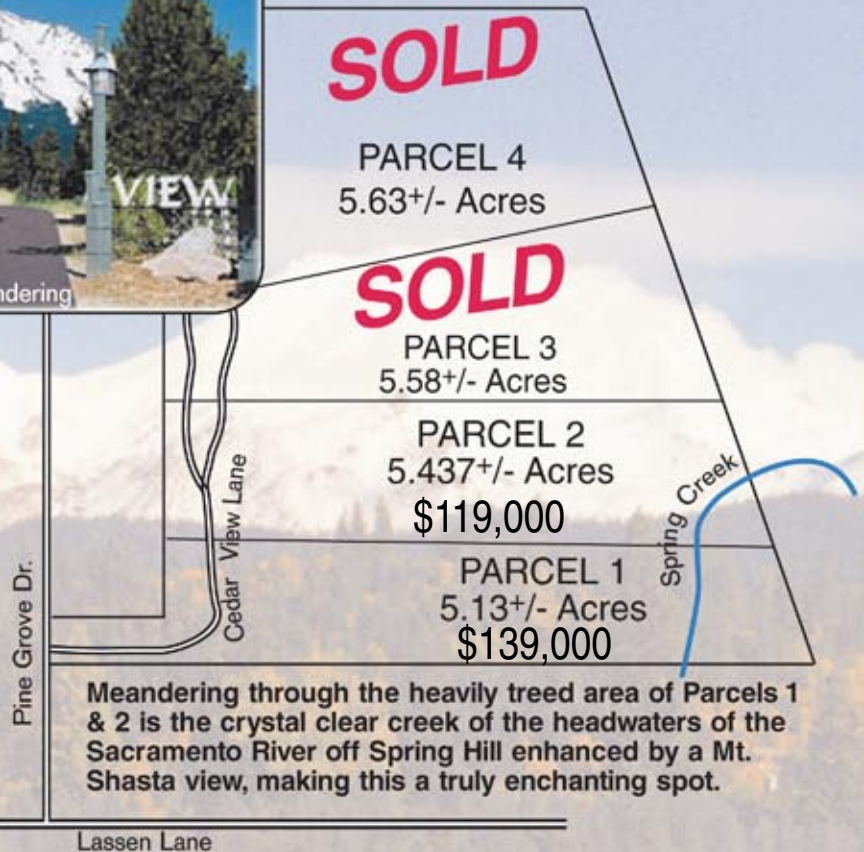

ALPINE REALTY PROUDLY PRESENTS...

A Rare and Irreplaceable Opportunity

CEDAR VIEW

**Two Very Spectacular View Sites
in a Gated Community**

- Each Parcel 5+ Acres
- Each With Views of Mt. Shasta
- Gated Entrance & Private Paved Road
- Underground Utilities & Exceptional Wells
- Septic Systems already Installed
- Three Minutes from Downtown Mt. Shasta City
- One Mile to Local Hospital
- Surrounded By Outstanding Beauty and Recreation

We'll Also Build Your Dream Home in Cedar View

A Premier Development by J. Brandy Co.

(Developers of Washington Place)

"Building Dreams"

Call today for a private tour...

(530) 926-2646

1008 W.A. BARR ROAD • MOUNT SHASTA, CA